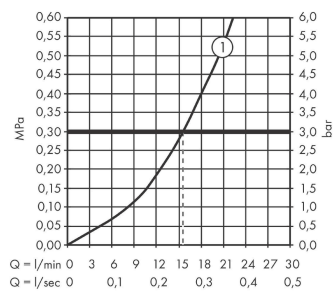

Flowchart

Shower outlet with 1B-resistance