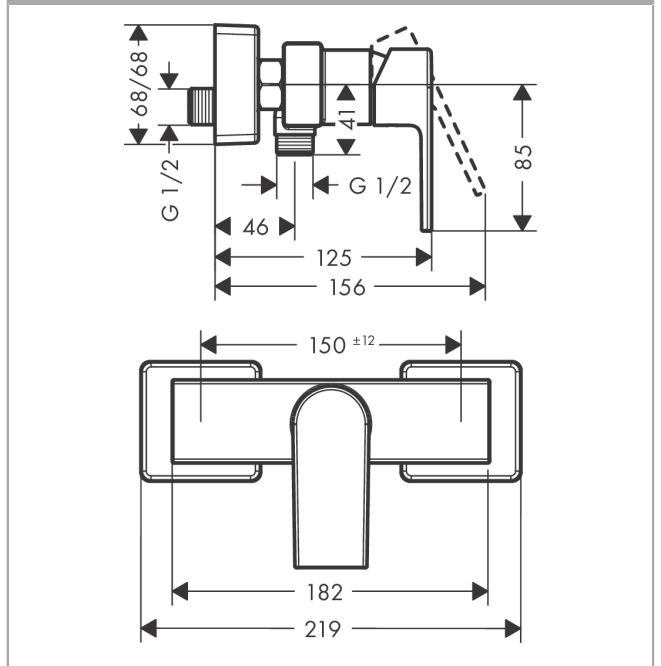

### Description

#### product features

- 1 function
- connection type: s-shaped connections
- flow rate of hand shower at 3 bar: 15,7 l/min
- ceramic cartridge
- min. operating pressure: 1 bar
- max. operating pressure: 10 bar
- temperature limitation adjustable
- non-return valve
- with silencer
- suitable for continuous flow water heaters
- hose connection DN15
- connection dimension: DN15

### Scale drawing